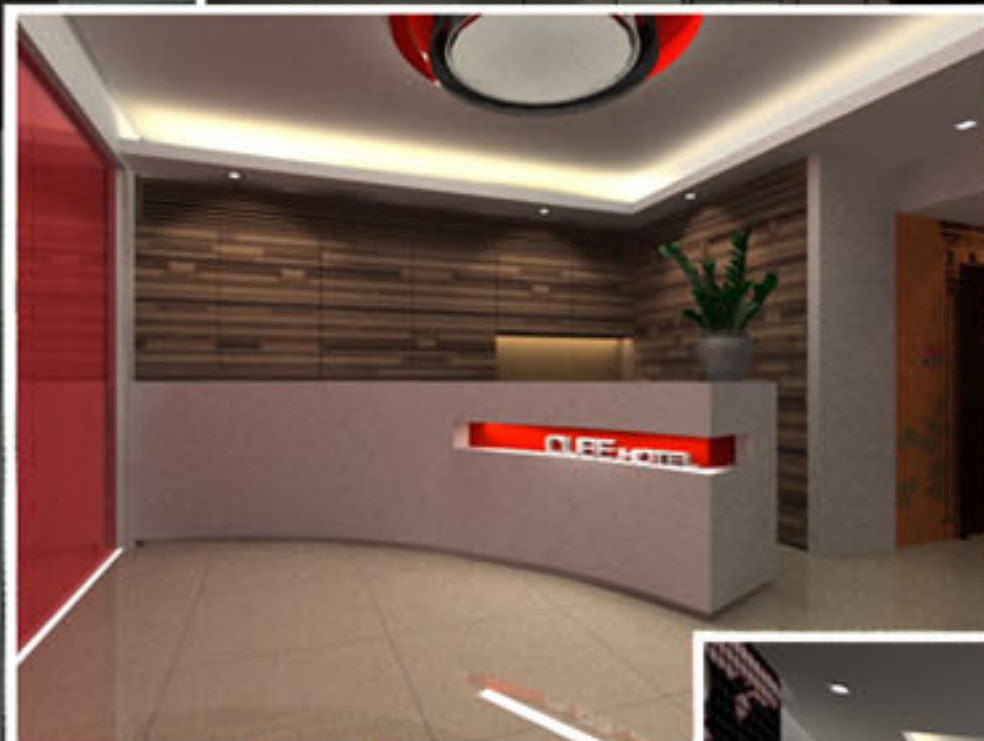

CHIN
PATRICK

Carlos Mexican Canteena, Pavilion, KL.

Cube Hotel, KL

Patrick Chin
Present residence:
Kuala Lumpur, Malaysia

Diploma in Interior Design, PJCAD, 1994

Director,
Pride Studio Sdn Bhd,
Petaling Jaya, Malaysia