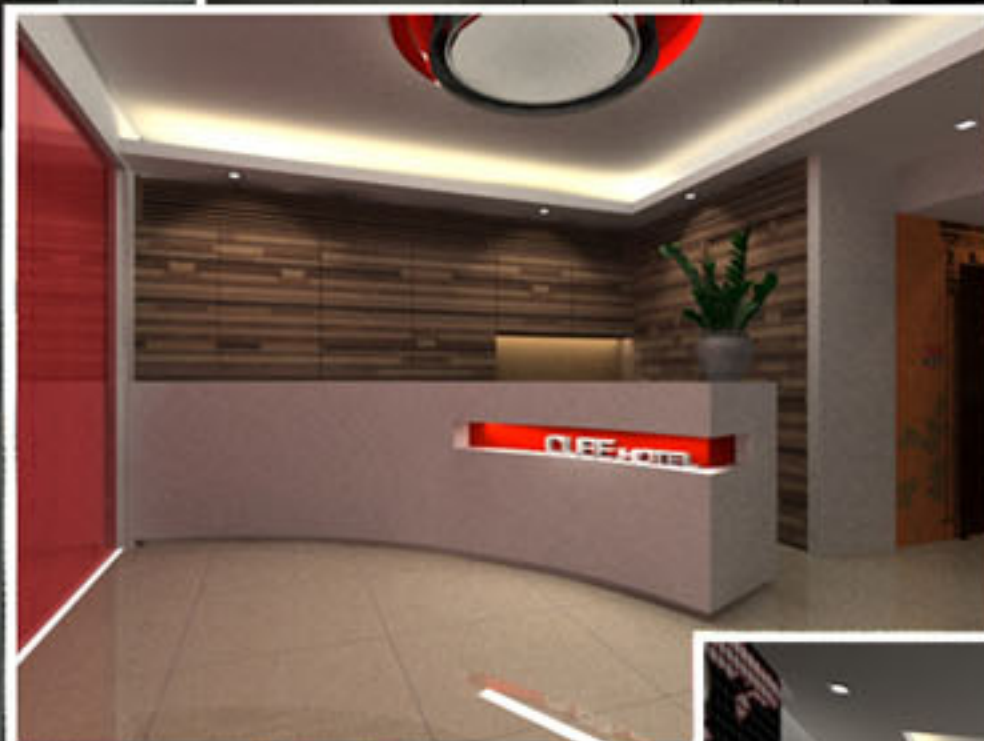

CHIN  
PATRICK

Carlos Mexican Canteena, Pavilion, KL

Cube Hotel, KL

Patrick Chin  
Present residence:  
Kuala Lumpur, Malaysia

Diploma in Interior Design, PJCAD, 1994

Director,  
Pride Studio Sdn Bhd,  
Petaling Jaya, Malaysia